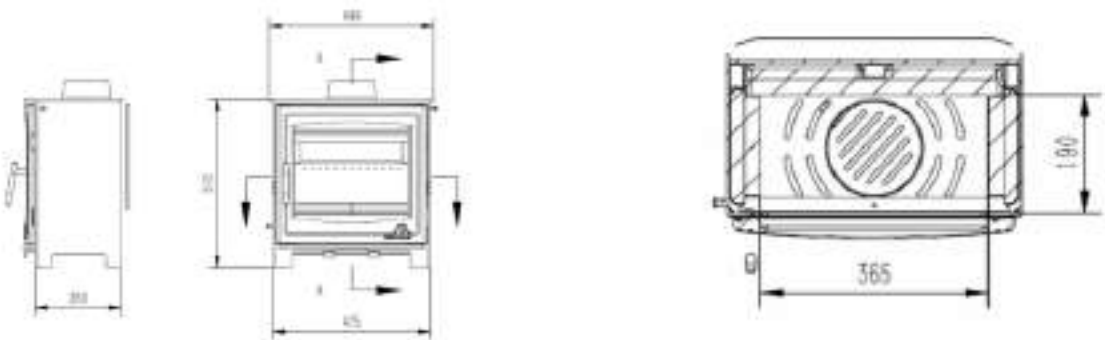

# ECO INSET 400

- **Nominal Output:** 5.0kW
- **Efficiency:** 82.2%
- **Fuel Type:** Multi (wood and smokeless fuels)
- **Flue Outlet:** Top
- **Flue Diameter:** 125mm
- **Outside Air:** Yes (Optional)
- **Dimensions (frame):** 596mm (h) x 490mm (w) (see back for full dimensions)
- **Defra:** Yes
- **Eco:** Yes
- **ERP Rating:** A+

# ECO INSET 550

- **Nominal Output:** 6.9kW
- **Efficiency:** 75.8%
- **Fuel Type:** Multi (wood and smokeless fuels)
- **Flue Outlet:** Top
- **Flue Diameter:** 125mm
- **Outside Air:** Yes (Optional)
- **Dimensions (frame):** 571mm (h) x 640mm (w)  
(see back for full dimensions)
- **Defra:** Yes
- **Eco:** Yes
- **ERP Rating:** A

# Mourne Free Standing Stoves Dimensions

Eco 5 Portrait

Eco 5 Wide

Eco 8

# Mourne Inset Stove Dimensions