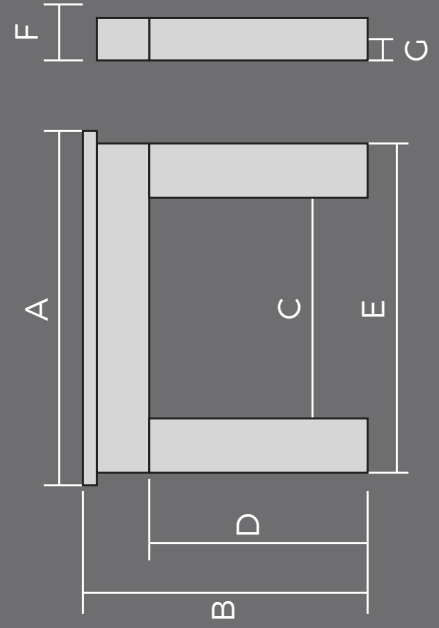

# Mourne Inset Stove Dimensions

# The Mourne Collection Dimensions

Surround	Shelf Width (A)		Overall Height (B)		Opening (Cx/D)		Leg Width (E)		Shelf Depth (F)		Internal Return (G)		Material			
	inches	mm	inches	mm	inches	mm	inches	mm	inches	mm	inches	mm	Ivory	Spelga Stone	Ice White	New Carrara
Ben Ciom	54	1375	44	1125	36x36	915x915	49	1235	7	180	3	75			✓	
Binnian	54	1375	46	1170	36x36	915x915	51	1285	12	305	3	75	✓			
Binnian	59	1500	51	1295	36x36	915x915	54	1365	13	335	3	75	✓	✓	✓	
Brompton	54	1375	45	1145	36x36	915x915	51	1305	8	200	3	75	✓			
Carn	54	1375	44	1130	29x33	745x826	49	1255	9	225	3	75	✓			
Carn	60	1525	48	1220	36x36	910x915	56	1420	10	250	3	75	✓			
Commedagh	54	1375	49	1250	35x36	890x915	52	1310	10	265	3	75	✓			
Doan	54	1375	46	1170	36x36	915x915	51	1295	9	235	3	75	✓			
Donard	54	1375	46	1175	36x36	915x915	50	1265	11	280	3	75	✓			
Glenmore	58	1475	47	1190	36x36	920x915	53	1340	10	250	3	75				✓
Gullion	54	1375	46	1180	36x36	915x915	51	1295	10	260	3	75	✓	✓		
Gullion	60	1525	48	1225	36x36	915x915	55	1405	11	280	3	75	✓			
Gullion	66	1675	50	1270	36x36	915x915	61	1540	12	300	3	75			✓	
Meelbeg	54	1375	44	1120	35x35	895x890	50	1260	9	235	3	75		✓	✓	
Meelbeg	58	1475	46	1180	36x36	915x915	53	1335	9	235	3	75		✓	✓	
Hearth						54x18" (comes with loose risers)							✓			
Hearth						58x18" (comes with loose risers)									✓	
Hearth						60x18" (comes with loose risers)							✓			
Back Panel						37x37" panel with 16x22" opening (3 piece)										✓