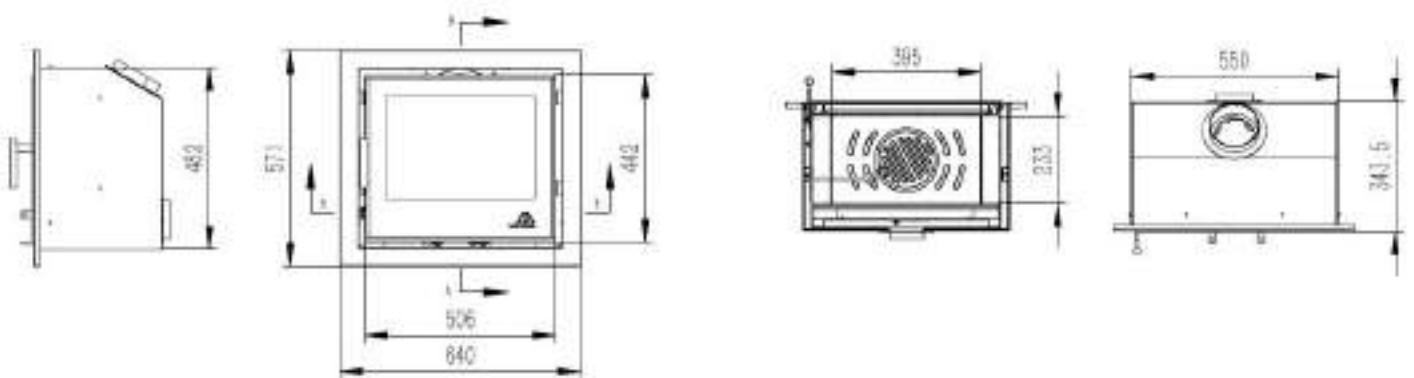

Eco Inset 550