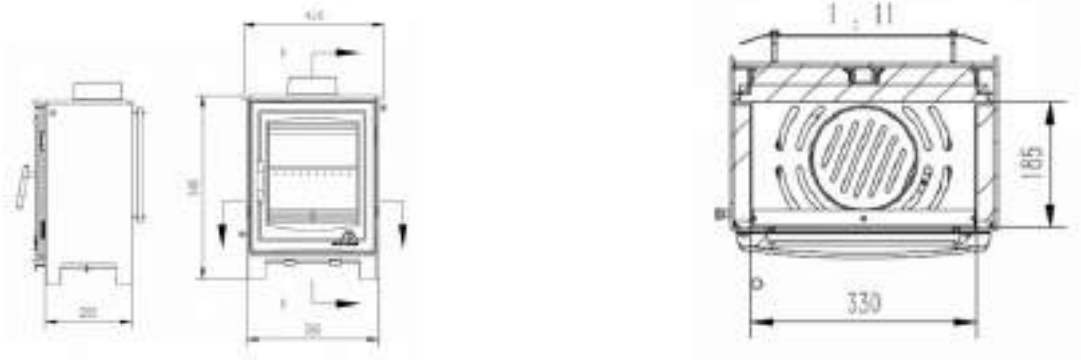

Mourne Free Standing Stoves Dimensions

Eco 5 Portrait