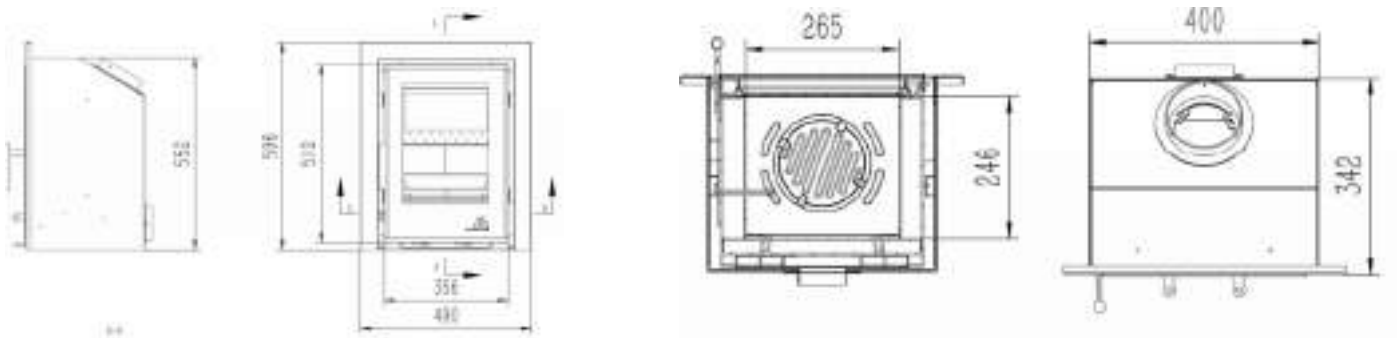

Mourne Inset Stove Dimensions

Eco Inset 400